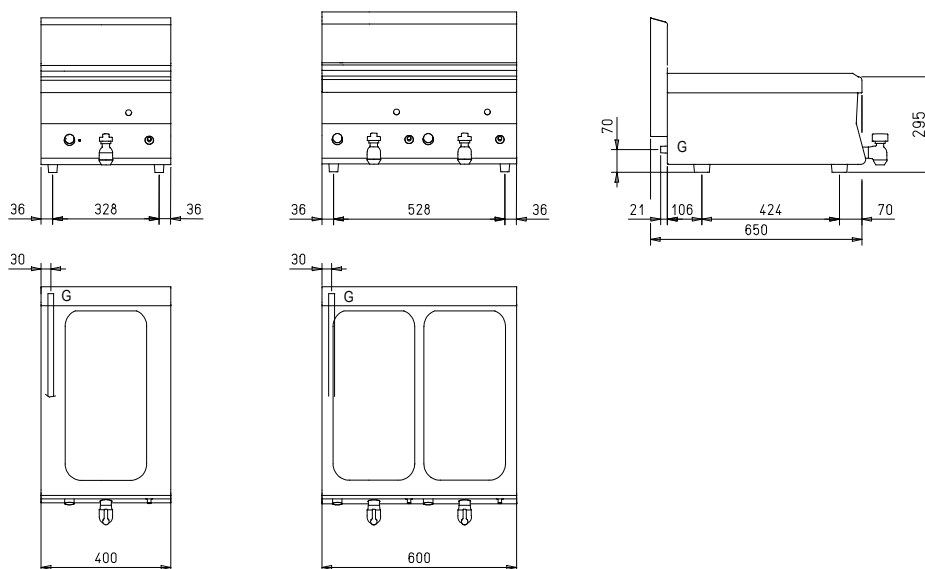

### TECHNICAL INFORMATION

SPECIFICATIONS	DATA
CODE	CR0856089
DEFINITION	FRIGGITRICE G.8L 60 M40 6NFR/G400
COMMERCIAL LINE	SERIE 600
SUPPLY	GAS
WIDTH	400 MM
DEPTH	650 MM
HEIGHT	295 MM
NET WEIGHT	19,400
VOLUME	0,077 M3
PACKAGING LENGTH	440,000
PACKAGING WIDTH	780,000
PACKAGING HEIGHT	680,000
PACKAGING VOLUME	0,233
PACKAGING GROSS WEIGHT	25,000
GAS POWER (G30/30 MBAR)	7,00 KW
GAS POWER (G25/25 MBAR)	6,65 KW
CERTIFIED MODEL	6NFR/G400
CERTIFICATION NUMBER	CE-0085DL0223
CERTIFICATION BODY	0085

MISURE IN mm - DIMENSIONS IN mm - ABMESSUNGEN IN mm  
MESURES EN mm - MEDIDAS EN mm - MATEN IN mm

F64G8	OF64G8	F66G8	OF66G8
6NFR/G400	EFG62108T	6NFR/G600	EFG63208T

Legenda - Legende - Key - Legende - Leyenda - Legenda - Legenda